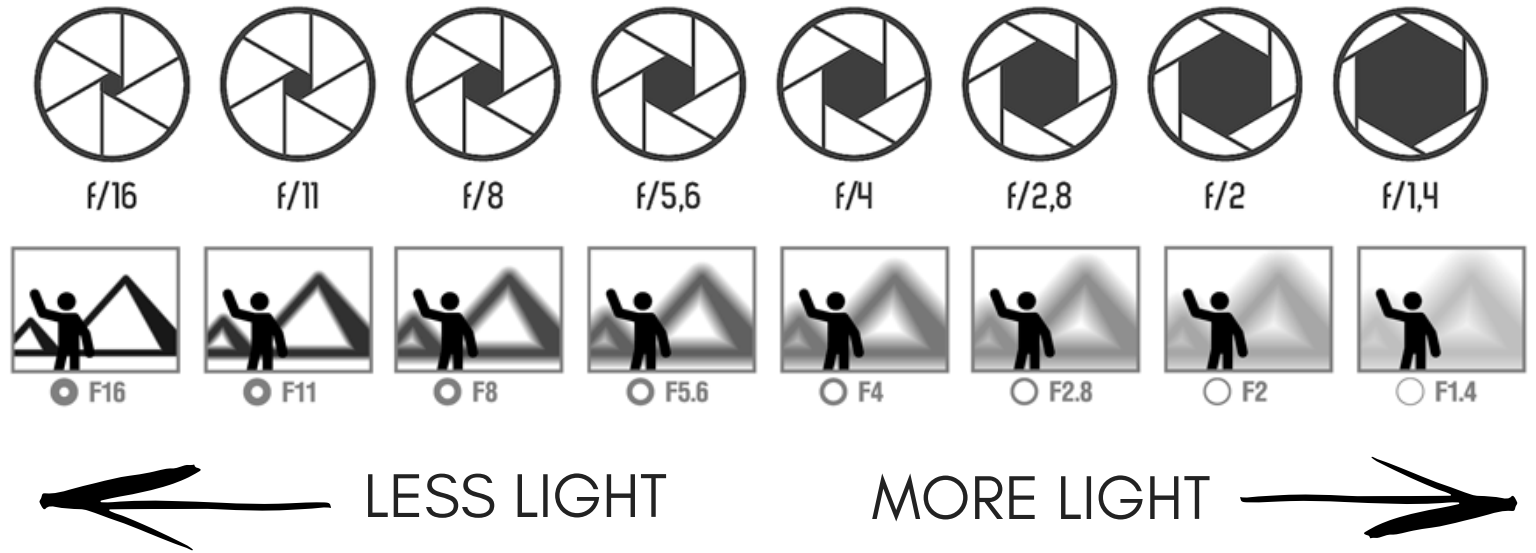

Exposure

Cheat Sheet

Master Aperture, Shutter speed & ISO

HOW APERTURE AFFECTS DEPTH-OF-FIELD & LIGHT?

HOW SHUTTER SPEED AFFECTS MOVEMENT & LIGHT?

HOW ISO AFFECTS NOISE & LIGHT?

PUTTING IT ALL TOGETHER: THE EXPOSURE TRIANGLE