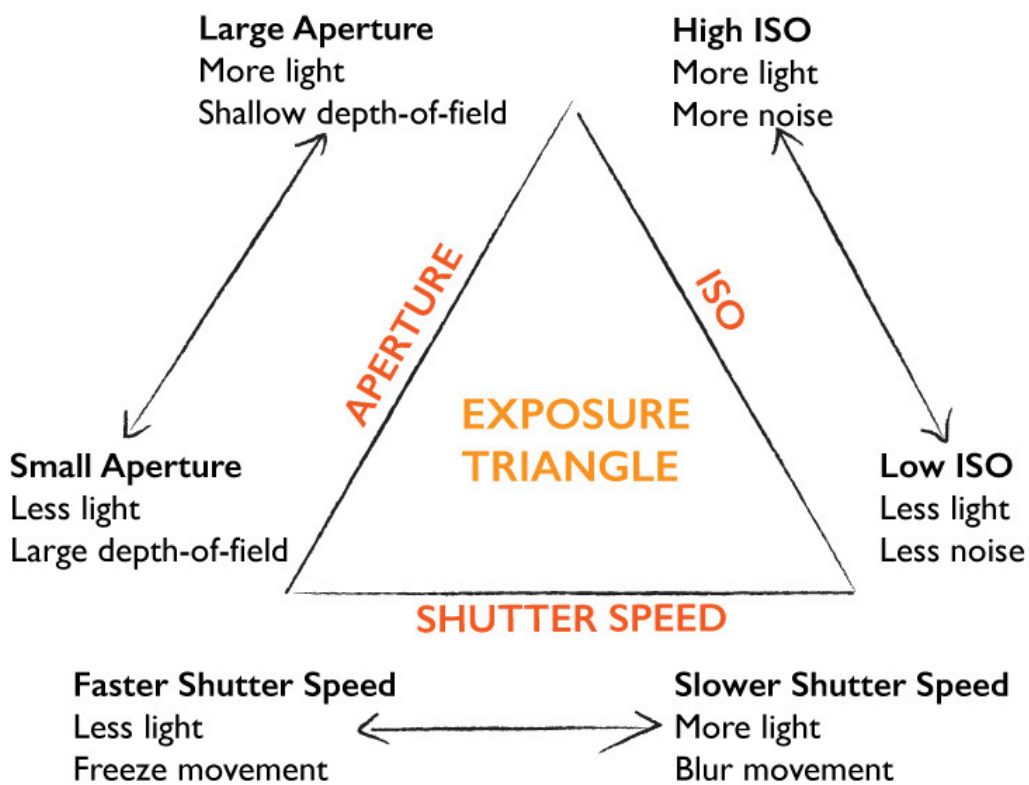

Exposure

Cheat Sheet

Master Aperture, Shutter speed & ISO

HOW APERTURE AFFECTS DEPTH-OF-FIELD & LIGHT?

HOW SHUTTER SPEED AFFECTS MOVEMENT & LIGHT?

HOW ISO AFFECTS NOISE & LIGHT?

PUTTING IT ALL TOGETHER: THE EXPOSURE TRIANGLE