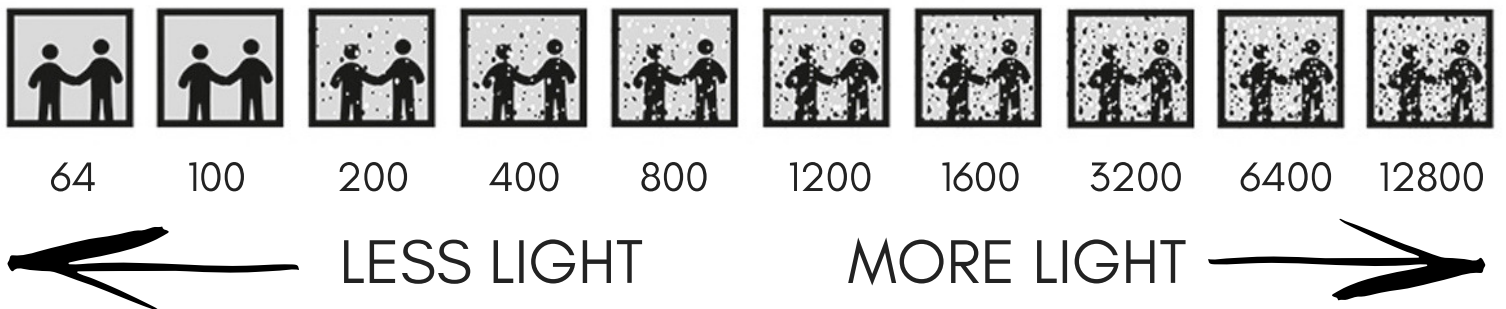

Exposure

Cheat Sheet

Master Aperture, Shutter speed & ISO

HOW APERTURE AFFECTS DEPTH-OF-FIELD & LIGHT?

HOW SHUTTER SPEED AFFECTS MOVEMENT & LIGHT?

HOW ISO AFFECTS NOISE & LIGHT?

PUTTING IT ALL TOGETHER: THE EXPOSURE TRIANGLE